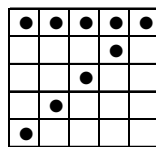

#### REGULAR SESSION GAMES

CORNER CLUSTER & BIG DIAMOND  
REGULAR GAME # 1

NINE BLOCK (ANYWHERE)  
REGULAR GAME # 2

ANY STRAIGHT LINE  
REGULAR GAME # 3

#7 (ONE WAY ONLY)  
SPECIAL # 1

DIAGONAL LINE & FOUR CORNERS  
REGULAR GAME # 4