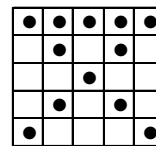

#### REGULAR SESSION GAMES

CORNER CLUSTER & BIG DIAMOND  
REGULAR GAME # 1

NINE BLOCK (ANYWHERE)  
REGULAR GAME # 2

ANY STRAIGHT LINE  
REGULAR GAME # 3

#7 (ONE WAY ONLY)  
SPECIAL # 1

DIAGONAL LINE & FOUR CORNERS  
REGULAR GAME # 4

SMALL PICTURE FRAME  
REGULAR GAME # 5

HARDWAY BINGO (NO FREE SPACE)  
REGULAR GAME # 6

SOLID DIAMOND  
SPECIAL #2

ANY 2 REGULAR BINGOS  
REGULAR GAME # 7

CORNER CLUSTER & FOUR CORNERS  
REGULAR GAME # 8

GOALPOST  
REGULAR GAME # 9

PICNIC TABLE  
SPECIAL # 3

ANY STRAIGHT LINE & CORNER CLUSTER  
REGULAR GAME # 10

PLUS SIGN  
REGULAR GAME # 11

SIX PACK ANYWHERE  
REGULAR GAME # 12

POPEYE  
REGULAR GAME # 13

LETTER "X"  
REGULAR GAME # 14