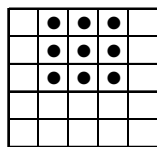

#### INTERMISSION SPECIAL – SURPRIZE/BONANZA BINGO - \$500

\$1.00 per Card--6 FOR \$5 ~~~ Buy one, exchange one, get two

GAME #	DESCRIPTION	CARD COLOR	PAYOUT
REGULAR #12	SIX PACK (ANYWAY)	GRAY BORDER	\$225.00
REGULAR # 13	POPEYE	OLIVE BORDER	\$225.00
REGULAR # 14	LETTER "X"	BROWN BORDER	\$225.00
<b>SPECIAL # 4</b>	<b>THREE CORNER CLUSTERS</b>	<b>2-UP GRAY SCREEN</b>	<b>\$500.00</b>
REGULAR # 15	ANY TWO REGULAR BINGOS	RED BORDER	\$225.00
REGULAR # 16	"B" & "O" ROWS	PURPLE BORDER	\$225.00
REGULAR # 17	ANY STRAIGHT LINE	BLACK BORDER	\$225.00
<b>SPECIAL # 5</b>	<b>LAYER CAKE</b>	<b>2-UP SOLID YELLOW</b>	<b>\$750.00</b>
REGULAR # 18	ANY TWO STRAIGHT LINES	AQUA BORDER	\$225.00
REGULAR # 19	LETTER "T" (ANYWAY)	LIME BORDER	\$225.00
REGULAR # 20	HARD WAY BINGO	TAN BORDER	\$225.00

#### REGULAR SESSION GAMES

CORNER CLUSTER & BIG DIAMOND  
REGULAR GAME # 1

NINE BLOCK (ANYWHERE)  
REGULAR GAME # 2

ANY STRAIGHT LINE  
REGULAR GAME # 3

#7 (ONE WAY ONLY)  
SPECIAL # 1

DIAGONAL LINE & FOUR CORNERS  
REGULAR GAME # 4