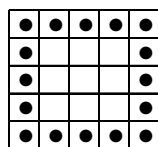

### EARLY BIRD GAMES

ANY STRAIGHT LINE  
GAME # 1

ANY 2 STRAIGHT LINES  
GAME # 2

DIAGONAL LINE ONLY  
GAME # 3

LETTER "X"  
GAME # 4

GAME # 5

GAME # 6

TWO CORNER CLUSTERS  
GAME # 7

FOUR CORNER CLUSTERS  
GAME # 8

BIG DIAMOND  
GAME # 9

SOLID DIAMOND  
GAME # 10

GAME # 11

GAME # 12

ANY STRAIGHT LINE  
GAME # 13

ANY STRAIGHT LINE & NINE BLOCK  
GAME # 14

BINGO UNDER "B"  
OR UNDER "O"  
GAME # 15

LETTER "H"  
GAME # 16

ANY CRAZY "L"  
GAME # 17

BIG PICTURE FRAME  
GAME # 18

ANY 2 STRAIGHT LINES  
GAME # 19

COVERALL MINUS ONE  
GAME # 20

ANY REGULAR BINGO IS A STRAIGHT ( or DIAGONAL) LINE, FOUR CORNERS, CORNER CLUSTER, BIG DIAMOND OR LITTLE DIAMOND