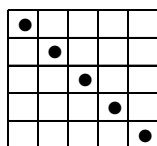

## EARLY BIRDS ----- 1:00 P.M.

**Extra sheets for all these games are available from our floor seller:**

- An extra pack which includes 3 faces for all twenty games for \$20.00

<u>GAME</u>	<u>DESCRIPTION</u>	<u>CARD COLOR</u>	<u>PAYOUT</u>
Early Bird # 1	ANY STRAIGHT LINE	ORANGE BORDER	\$100.00
Early Bird # 2	ANY TWO STRAIGHT LINES	ORANGE BORDER	\$100.00
Early Bird # 3	DIAGONAL LINE	GREEN BORDER	\$100.00
Early Bird # 4	LETTER "X"	GREEN BORDER	\$100.00
Early Bird # 5	ANY REGULAR BINGO	YELLOW BORDER	\$100.00
Early Bird # 6	ANY TWO REGULAR BINGOS	YELLOW BORDER	\$100.00
Early Bird # 7	TWO CORNER CLUSTERS	PINK BORDER	\$100.00
Early Bird # 8	FOUR CORNER CLUSTERS	PINK BORDER	\$100.00
Early Bird # 9	BIG DIAMOND	GRAY BORDER	\$100.00
Early Bird # 10	SOLID DIAMOND	GRAY BORDER	\$100.00
Early Bird # 11	ANY REGULAR BINGO	OLIVE BORDER	\$100.00
Early Bird # 12	ANY TWO REGULAR BINGOS	OLIVE BORDER	\$100.00
Early Bird # 13	STRAIGHT LINE	BROWN BORDER	\$100.00
Early Bird # 14	STRAIGHT LINE & 9 BLOCK	BROWN BORDER	\$100.00
Early Bird # 15	BINGO UNDER "B" OR "O"	RED BORDER	\$100.00
Early Bird # 16	LETTER "H"	RED BORDER	\$100.00
Early Bird # 17	CRAZY "L"	PURPLE BORDER	\$100.00
Early Bird # 18	BIG PICTURE FRAME	PURPLE BORDER	\$100.00
Early Bird # 19	ANY TWO STRAIGHT LINES	BLACK BORDER	\$100.00
Early Bird # 20	COVERALL MINUS ONE	BLACK BORDER	\$100.00

### EARLY BIRD GAMES

ANY STRAIGHT LINE  
GAME # 1

ANY 2 STRAIGHT LINES  
GAME # 2

DIAGONAL LINE ONLY  
GAME # 3

LETTER "X"  
GAME # 4

GAME # 5

GAME # 6

TWO CORNER CLUSTERS  
GAME # 7

FOUR CORNER CLUSTERS  
GAME # 8

BIG DIAMOND  
GAME # 9

SOLID DIAMOND  
GAME # 10

GAME # 11

GAME # 12

ANY STRAIGHT LINE  
GAME # 13

ANY STRAIGHT LINE & NINE BLOCK  
GAME # 14

BINGO UNDER "B"  
OR UNDER "O"  
GAME # 15