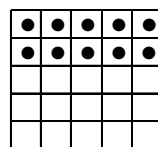

### EARLY BIRD GAMES

ANY STRAIGHT LINE  
GAME # 1

ANY 2 STRAIGHT LINES  
GAME # 2

DIAGONAL LINE ONLY  
GAME # 3

LETTER "X"  
GAME # 4

GAME # 5

GAME # 6

TWO CORNER CLUSTERS  
GAME # 7

FOUR CORNER CLUSTERS  
GAME # 8

BIG DIAMOND  
GAME # 9

SOLID DIAMOND  
GAME # 10

GAME # 11

GAME # 12

ANY STRAIGHT LINE  
GAME # 13

ANY STRAIGHT LINE & NINE BLOCK  
GAME # 14

BINGO UNDER "B"  
OR UNDER "O"  
GAME # 15

LETTER "H"  
GAME # 16

ANY CRAZY "L"  
GAME # 17

BIG PICTURE FRAME  
GAME # 18

ANY 2 STRAIGHT LINES  
GAME # 19

COVERALL MINUS ONE  
GAME # 20

ANY REGULAR BINGO IS A STRAIGHT ( or DIAGONAL) LINE, FOUR CORNERS, CORNER CLUSTER, BIG DIAMOND OR LITTLE DIAMOND