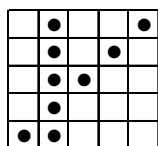

## EARLY BIRDS ----- 1:00 P.M.

**Extra sheets for all these games are available from our floor seller:**

- An extra pack which includes 3 faces for all twenty games for \$20.00

<u>GAME</u>	<u>DESCRIPTION</u>	<u>CARD COLOR</u>	<u>PAYOUT</u>
Early Bird # 1	ANY STRAIGHT LINE	ORANGE BORDER	\$100.00
Early Bird # 2	ANY TWO STRAIGHT LINES	ORANGE BORDER	\$100.00
Early Bird # 3	DIAGONAL LINE	GREEN BORDER	\$100.00
Early Bird # 4	LETTER "X"	GREEN BORDER	\$100.00
Early Bird # 5	ANY REGULAR BINGO	YELLOW BORDER	\$100.00
Early Bird # 6	ANY TWO REGULAR BINGOS	YELLOW BORDER	\$100.00
Early Bird # 7	TWO CORNER CLUSTERS	PINK BORDER	\$100.00
Early Bird # 8	FOUR CORNER CLUSTERS	PINK BORDER	\$100.00
Early Bird # 9	BIG DIAMOND	GRAY BORDER	\$100.00
Early Bird # 10	SOLID DIAMOND	GRAY BORDER	\$100.00
Early Bird # 11	ANY REGULAR BINGO	OLIVE BORDER	\$100.00
Early Bird # 12	ANY TWO REGULAR BINGOS	OLIVE BORDER	\$100.00
Early Bird # 13	STRAIGHT LINE	BROWN BORDER	\$100.00
Early Bird # 14	STRAIGHT LINE & 9 BLOCK	BROWN BORDER	\$100.00
Early Bird # 15	BINGO UNDER "B" OR "O"	RED BORDER	\$100.00
Early Bird # 16	LETTER "H"	RED BORDER	\$100.00
Early Bird # 17	CRAZY "L"	PURPLE BORDER	\$100.00
Early Bird # 18	BIG PICTURE FRAME	PURPLE BORDER	\$100.00
Early Bird # 19	ANY TWO STRAIGHT LINES	BLACK BORDER	\$100.00
Early Bird # 20	COVERALL MINUS ONE	BLACK BORDER	\$100.00

### EARLY BIRD GAMES

ANY STRAIGHT LINE  
GAME # 1

ANY 2 STRAIGHT LINES  
GAME # 2

DIAGONAL LINE ONLY  
GAME # 3

LETTER "X"  
GAME # 4

GAME # 5

GAME # 6

TWO CORNER CLUSTERS  
GAME # 7

FOUR CORNER CLUSTERS  
GAME # 8

BIG DIAMOND  
GAME # 9

SOLID DIAMOND  
GAME # 10

GAME # 11

GAME # 12

ANY STRAIGHT LINE  
GAME # 13

ANY STRAIGHT LINE & NINE BLOCK  
GAME # 14

BINGO UNDER "B"  
OR UNDER "O"  
GAME # 15