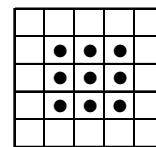

#### REGULAR SESSION GAMES

CORNER CLUSTER & BIG DIAMOND  
REGULAR GAME # 1

NINE BLOCK (ANYWHERE)  
REGULAR GAME # 2

ANY STRAIGHT LINE  
REGULAR GAME # 3

#7 (ONE WAY ONLY)  
SPECIAL # 1

DIAGONAL LINE & FOUR CORNERS  
REGULAR GAME # 4