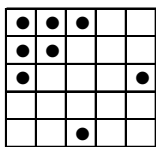

◆◆◆◆◆ INTERMISSION & DOOR PRIZES ◆◆◆◆◆

INTERMISSION SPECIAL – SURPRIZE/BONANZA BINGO - $500

$1.00 per Card--6 FOR $5 ~~~ Buy one, exchange one, get two

GAME #	DESCRIPTION	CARD COLOR	PAYOUT
REGULAR #12	SIX PACK (ANYWAY)	GRAY BORDER	$225.00
REGULAR # 13	POPEYE	OLIVE BORDER	$225.00
REGULAR # 14	LETTER "X"	BROWN BORDER	$225.00
SPECIAL # 4	THREE CORNER CLUSTERS	2-UP GRAY SCREEN	$500.00
REGULAR # 15	ANY TWO REGULAR BINGOS	RED BORDER	$225.00
REGULAR # 16	"B" & "O" ROWS	PURPLE BORDER	$225.00
REGULAR # 17	ANY STRAIGHT LINE	BLACK BORDER	$225.00
SPECIAL # 5	LAYER CAKE	2-UP SOLID YELLOW	$750.00
REGULAR # 18	ANY TWO STRAIGHT LINES	AQUA BORDER	$225.00
REGULAR # 19	LETTER "T" (ANYWAY)	LIME BORDER	$225.00
REGULAR # 20	HARD WAY BINGO	TAN BORDER	$225.00

REGULAR SESSION GAMES

CORNER CLUSTER & BIG DIAMOND
REGULAR GAME # 1