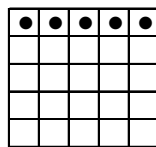

#### INTERMISSION SPECIAL – SURPRIZE/BONANZA BINGO - \$500

\$1.00 per Card--6 FOR \$5 ~~~ Buy one, exchange one, get two

GAME #	DESCRIPTION	CARD COLOR	PAYOUT
REGULAR #12	SIX PACK (ANYWAY)	GRAY BORDER	\$225.00
REGULAR # 13	POPEYE	OLIVE BORDER	\$225.00
REGULAR # 14	LETTER "X"	BROWN BORDER	\$225.00
<b>SPECIAL # 4</b>	<b>THREE CORNER CLUSTERS</b>	<b>2-UP GRAY SCREEN</b>	<b>\$500.00</b>
REGULAR # 15	ANY TWO REGULAR BINGOS	RED BORDER	\$225.00
REGULAR # 16	"B" & "O" ROWS	PURPLE BORDER	\$225.00
REGULAR # 17	ANY STRAIGHT LINE	BLACK BORDER	\$225.00
<b>SPECIAL # 5</b>	<b>LAYER CAKE</b>	<b>2-UP SOLID YELLOW</b>	<b>\$750.00</b>
REGULAR # 18	ANY TWO STRAIGHT LINES	AQUA BORDER	\$225.00
REGULAR # 19	LETTER "T" (ANYWAY)	LIME BORDER	\$225.00
REGULAR # 20	HARD WAY BINGO	TAN BORDER	\$225.00

#### REGULAR SESSION GAMES

CORNER CLUSTER & BIG DIAMOND  
REGULAR GAME # 1

NINE BLOCK (ANYWHERE)  
REGULAR GAME # 2

ANY STRAIGHT LINE  
REGULAR GAME # 3

#7 (ONE WAY ONLY)  
SPECIAL # 1

DIAGONAL LINE & FOUR CORNERS  
REGULAR GAME # 4