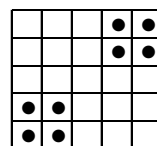

## EARLY BIRDS ----- 1:00 P.M.

**Extra sheets for all these games are available from our floor seller:**

- An extra pack which includes 3 faces for all twenty games for \$20.00

<u>GAME</u>	<u>DESCRIPTION</u>	<u>CARD COLOR</u>	<u>PAYOUT</u>
Early Bird # 1	ANY STRAIGHT LINE	ORANGE BORDER	\$100.00
Early Bird # 2	ANY TWO STRAIGHT LINES	ORANGE BORDER	\$100.00
Early Bird # 3	DIAGONAL LINE	GREEN BORDER	\$100.00
Early Bird # 4	LETTER "X"	GREEN BORDER	\$100.00
Early Bird # 5	ANY REGULAR BINGO	YELLOW BORDER	\$100.00
Early Bird # 6	ANY TWO REGULAR BINGOS	YELLOW BORDER	\$100.00
Early Bird # 7	TWO CORNER CLUSTERS	PINK BORDER	\$100.00
Early Bird # 8	FOUR CORNER CLUSTERS	PINK BORDER	\$100.00
Early Bird # 9	BIG DIAMOND	GRAY BORDER	\$100.00
Early Bird # 10	SOLID DIAMOND	GRAY BORDER	\$100.00
Early Bird # 11	ANY REGULAR BINGO	OLIVE BORDER	\$100.00
Early Bird # 12	ANY TWO REGULAR BINGOS	OLIVE BORDER	\$100.00
Early Bird # 13	STRAIGHT LINE	BROWN BORDER	\$100.00
Early Bird # 14	STRAIGHT LINE & 9 BLOCK	BROWN BORDER	\$100.00
Early Bird # 15	BINGO UNDER "B" OR "O"	RED BORDER	\$100.00
Early Bird # 16	LETTER "H"	RED BORDER	\$100.00
Early Bird # 17	CRAZY "L"	PURPLE BORDER	\$100.00
Early Bird # 18	BIG PICTURE FRAME	PURPLE BORDER	\$100.00
Early Bird # 19	ANY TWO STRAIGHT LINES	BLACK BORDER	\$100.00
Early Bird # 20	COVERALL MINUS ONE	BLACK BORDER	\$100.00

### EARLY BIRD GAMES

ANY STRAIGHT LINE  
GAME # 1

ANY 2 STRAIGHT LINES  
GAME # 2

DIAGONAL LINE ONLY  
GAME # 3

LETTER "X"  
GAME # 4

GAME # 5

GAME # 6

TWO CORNER CLUSTERS  
GAME # 7

FOUR CORNER CLUSTERS  
GAME # 8

BIG DIAMOND  
GAME # 9

SOLID DIAMOND  
GAME # 10

GAME # 11

GAME # 12

ANY STRAIGHT LINE  
GAME # 13

ANY STRAIGHT LINE & NINE BLOCK  
GAME # 14

BINGO UNDER "B"  
OR UNDER "O"  
GAME # 15