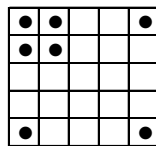

#### REGULAR SESSION GAMES

CORNER CLUSTER & BIG DIAMOND  
REGULAR GAME # 1

NINE BLOCK (ANYWHERE)  
REGULAR GAME # 2

ANY STRAIGHT LINE  
REGULAR GAME # 3

#7 (ONE WAY ONLY)  
SPECIAL # 1

DIAGONAL LINE & FOUR CORNERS  
REGULAR GAME # 4

SMALL PICTURE FRAME  
REGULAR GAME # 5

HARDWAY BINGO (NO FREE SPACE)  
REGULAR GAME # 6

SOLID DIAMOND  
SPECIAL #2

ANY 2 REGULAR BINGOS  
REGULAR GAME # 7

CORNER CLUSTER & FOUR CORNERS  
REGULAR GAME # 8

GOALPOST  
REGULAR GAME # 9