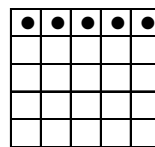

HARDWAY BINGO (NO FREE SPACE)
REGULAR GAME # 6