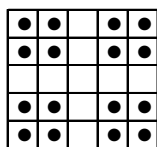

## EARLY BIRDS ----- 1:00 P.M.

**Extra sheets for all these games are available from our floor seller:**

- An extra pack which includes 3 faces for all twenty games for \$20.00

<u>GAME</u>	<u>DESCRIPTION</u>	<u>CARD COLOR</u>	<u>PAYOUT</u>
Early Bird # 1	ANY STRAIGHT LINE	ORANGE BORDER	\$100.00
Early Bird # 2	ANY TWO STRAIGHT LINES	ORANGE BORDER	\$100.00
Early Bird # 3	DIAGONAL LINE	GREEN BORDER	\$100.00
Early Bird # 4	LETTER "X"	GREEN BORDER	\$100.00
Early Bird # 5	ANY REGULAR BINGO	YELLOW BORDER	\$100.00
Early Bird # 6	ANY TWO REGULAR BINGOS	YELLOW BORDER	\$100.00
Early Bird # 7	TWO CORNER CLUSTERS	PINK BORDER	\$100.00
Early Bird # 8	FOUR CORNER CLUSTERS	PINK BORDER	\$100.00
Early Bird # 9	BIG DIAMOND	GRAY BORDER	\$100.00
Early Bird # 10	SOLID DIAMOND	GRAY BORDER	\$100.00
Early Bird # 11	ANY REGULAR BINGO	OLIVE BORDER	\$100.00
Early Bird # 12	ANY TWO REGULAR BINGOS	OLIVE BORDER	\$100.00
Early Bird # 13	STRAIGHT LINE	BROWN BORDER	\$100.00
Early Bird # 14	STRAIGHT LINE & 9 BLOCK	BROWN BORDER	\$100.00
Early Bird # 15	BINGO UNDER "B" OR "O"	RED BORDER	\$100.00
Early Bird # 16	LETTER "H"	RED BORDER	\$100.00
Early Bird # 17	CRAZY "L"	PURPLE BORDER	\$100.00
Early Bird # 18	BIG PICTURE FRAME	PURPLE BORDER	\$100.00
Early Bird # 19	ANY TWO STRAIGHT LINES	BLACK BORDER	\$100.00
Early Bird # 20	COVERALL MINUS ONE	BLACK BORDER	\$100.00

### EARLY BIRD GAMES

ANY STRAIGHT LINE  
GAME # 1

ANY 2 STRAIGHT LINES  
GAME # 2

DIAGONAL LINE ONLY  
GAME # 3

LETTER "X"  
GAME # 4

GAME # 5

GAME # 6

TWO CORNER CLUSTERS  
GAME # 7

FOUR CORNER CLUSTERS  
GAME # 8

BIG DIAMOND  
GAME # 9

SOLID DIAMOND  
GAME # 10

GAME # 11

GAME # 12

ANY STRAIGHT LINE  
GAME # 13

ANY STRAIGHT LINE & NINE BLOCK  
GAME # 14

BINGO UNDER "B"  
OR UNDER "O"  
GAME # 15