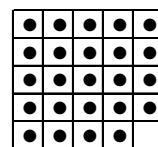

FOUR CORNER CLUSTERS  
GAME # 8

BIG DIAMOND  
GAME # 9

SOLID DIAMOND  
GAME # 10

GAME # 11

GAME # 12

ANY STRAIGHT LINE  
GAME # 13

ANY STRAIGHT LINE & NINE BLOCK  
GAME # 14

BINGO UNDER "B"  
OR UNDER "O"  
GAME # 15

LETTER "H"  
GAME # 16

ANY CRAZY "L"  
GAME # 17

BIG PICTURE FRAME  
GAME # 18

ANY 2 STRAIGHT LINES  
GAME # 19

COVERALL MINUS ONE  
GAME # 20

ANY REGULAR BINGO IS A STRAIGHT ( or DIAGONAL) LINE, FOUR CORNERS, CORNER CLUSTER, BIG DIAMOND OR LITTLE DIAMOND

## REGULAR SESSION – 3:30pm

GAME #	DESCRIPTION	CARD COLOR	PAYOUT
REGULAR # 1	CORNER CLUSTER & BIG DIAMOND	SOLID BLUE	\$225.00
REGULAR # 2	NINE BLOCK (ANYWHERE)	SOLID ORANGE	\$225.00
REGULAR # 3	ANY STRAIGHT LINE	SOLID GREEN	\$225.00
<b>SPECIAL # 1</b>	<b>#7 (ONE WAY)</b>	<b>2-UP SOLID BLUE</b>	<b>\$500.00</b>
REGULAR # 4	DIAGONAL LINE & FOUR CORNERS	SOLID YELLOW	\$225.00
REGULAR # 5	SMALL PICTURE FRAME	SOLID PINK	\$225.00
REGULAR # 6	HARD WAY BINGO	SOLID WHITE	\$225.00
<b>SPECIAL # 2</b>	<b>SOLID DIAMOND</b>	<b>2-UP SOLID ORANGE</b>	<b>\$500.00</b>
REGULAR # 7	ANY TWO REGULAR BINGOS	BLUE BORDER	\$225.00
REGULAR # 8	CORNER CLUSTER & FOUR CORNERS	ORANGE BORDER	\$225.00
REGULAR # 9	GOAL POST	GREEN BORDER	\$225.00
<b>SPECIAL # 3</b>	<b>PICNIC TABLE</b>	<b>2-UP SOLID PINK</b>	<b>\$750.00</b>
REGULAR # 10	STRAIGHT LINE & CORNER CLUSTER	YELLOW BORDER	\$225.00
REGULAR # 11	PLUS SIGN	PINK BORDER	\$225.00