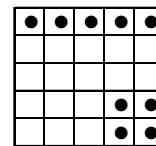

ANY STRAIGHT LINE & CORNER CLUSTER
REGULAR GAME # 10