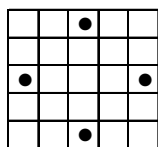

## EARLY BIRDS ----- 1:00 P.M.

**Extra sheets for all these games are available from our floor seller:**

- An extra pack which includes 3 faces for all twenty games for \$20.00

<u>GAME</u>	<u>DESCRIPTION</u>	<u>CARD COLOR</u>	<u>PAYOUT</u>
Early Bird # 1	ANY STRAIGHT LINE	ORANGE BORDER	\$100.00
Early Bird # 2	ANY TWO STRAIGHT LINES	ORANGE BORDER	\$100.00
Early Bird # 3	DIAGONAL LINE	GREEN BORDER	\$100.00
Early Bird # 4	LETTER "X"	GREEN BORDER	\$100.00
Early Bird # 5	ANY REGULAR BINGO	YELLOW BORDER	\$100.00
Early Bird # 6	ANY TWO REGULAR BINGOS	YELLOW BORDER	\$100.00
Early Bird # 7	TWO CORNER CLUSTERS	PINK BORDER	\$100.00
Early Bird # 8	FOUR CORNER CLUSTERS	PINK BORDER	\$100.00
Early Bird # 9	BIG DIAMOND	GRAY BORDER	\$100.00
Early Bird # 10	SOLID DIAMOND	GRAY BORDER	\$100.00
Early Bird # 11	ANY REGULAR BINGO	OLIVE BORDER	\$100.00
Early Bird # 12	ANY TWO REGULAR BINGOS	OLIVE BORDER	\$100.00
Early Bird # 13	STRAIGHT LINE	BROWN BORDER	\$100.00
Early Bird # 14	STRAIGHT LINE & 9 BLOCK	BROWN BORDER	\$100.00
Early Bird # 15	BINGO UNDER "B" OR "O"	RED BORDER	\$100.00
Early Bird # 16	LETTER "H"	RED BORDER	\$100.00
Early Bird # 17	CRAZY "L"	PURPLE BORDER	\$100.00
Early Bird # 18	BIG PICTURE FRAME	PURPLE BORDER	\$100.00
Early Bird # 19	ANY TWO STRAIGHT LINES	BLACK BORDER	\$100.00
Early Bird # 20	COVERALL MINUS ONE	BLACK BORDER	\$100.00

### EARLY BIRD GAMES

ANY STRAIGHT LINE  
GAME # 1

ANY 2 STRAIGHT LINES  
GAME # 2

DIAGONAL LINE ONLY  
GAME # 3

LETTER "X"  
GAME # 4

GAME # 5

GAME # 6

TWO CORNER CLUSTERS  
GAME # 7

FOUR CORNER CLUSTERS  
GAME # 8

BIG DIAMOND  
GAME # 9

SOLID DIAMOND  
GAME # 10

GAME # 11

GAME # 12

ANY STRAIGHT LINE  
GAME # 13

ANY STRAIGHT LINE & NINE BLOCK  
GAME # 14

BINGO UNDER "B"  
OR UNDER "O"  
GAME # 15