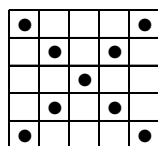

## EARLY BIRDS ----- 1:00 P.M.

**Extra sheets for all these games are available from our floor seller:**

- An extra pack which includes 3 faces for all twenty games for \$20.00

<u>GAME</u>	<u>DESCRIPTION</u>	<u>CARD COLOR</u>	<u>PAYOUT</u>
Early Bird # 1	ANY STRAIGHT LINE	ORANGE BORDER	\$100.00
Early Bird # 2	ANY TWO STRAIGHT LINES	ORANGE BORDER	\$100.00
Early Bird # 3	DIAGONAL LINE	GREEN BORDER	\$100.00
Early Bird # 4	LETTER "X"	GREEN BORDER	\$100.00
Early Bird # 5	ANY REGULAR BINGO	YELLOW BORDER	\$100.00
Early Bird # 6	ANY TWO REGULAR BINGOS	YELLOW BORDER	\$100.00
Early Bird # 7	TWO CORNER CLUSTERS	PINK BORDER	\$100.00
Early Bird # 8	FOUR CORNER CLUSTERS	PINK BORDER	\$100.00
Early Bird # 9	BIG DIAMOND	GRAY BORDER	\$100.00
Early Bird # 10	SOLID DIAMOND	GRAY BORDER	\$100.00
Early Bird # 11	ANY REGULAR BINGO	OLIVE BORDER	\$100.00
Early Bird # 12	ANY TWO REGULAR BINGOS	OLIVE BORDER	\$100.00
Early Bird # 13	STRAIGHT LINE	BROWN BORDER	\$100.00
Early Bird # 14	STRAIGHT LINE & 9 BLOCK	BROWN BORDER	\$100.00
Early Bird # 15	BINGO UNDER "B" OR "O"	RED BORDER	\$100.00
Early Bird # 16	LETTER "H"	RED BORDER	\$100.00
Early Bird # 17	CRAZY "L"	PURPLE BORDER	\$100.00
Early Bird # 18	BIG PICTURE FRAME	PURPLE BORDER	\$100.00
Early Bird # 19	ANY TWO STRAIGHT LINES	BLACK BORDER	\$100.00
Early Bird # 20	COVERALL MINUS ONE	BLACK BORDER	\$100.00

### EARLY BIRD GAMES

ANY STRAIGHT LINE  
GAME # 1

ANY 2 STRAIGHT LINES  
GAME # 2

DIAGONAL LINE ONLY  
GAME # 3

LETTER "X"  
GAME # 4

GAME # 5

GAME # 6

TWO CORNER CLUSTERS  
GAME # 7

FOUR CORNER CLUSTERS  
GAME # 8

BIG DIAMOND  
GAME # 9

SOLID DIAMOND  
GAME # 10

GAME # 11

GAME # 12

ANY STRAIGHT LINE  
GAME # 13

ANY STRAIGHT LINE & NINE BLOCK  
GAME # 14

BINGO UNDER "B"  
OR UNDER "O"  
GAME # 15