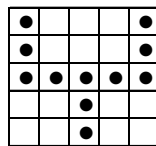

#### REGULAR SESSION GAMES

CORNER CLUSTER & BIG DIAMOND  
REGULAR GAME # 1

NINE BLOCK (ANYWHERE)  
REGULAR GAME # 2

ANY STRAIGHT LINE  
REGULAR GAME # 3

#7 (ONE WAY ONLY)  
SPECIAL # 1

DIAGONAL LINE & FOUR CORNERS  
REGULAR GAME # 4

SMALL PICTURE FRAME  
REGULAR GAME # 5

HARDWAY BINGO (NO FREE SPACE)  
REGULAR GAME # 6

SOLID DIAMOND  
SPECIAL #2

ANY 2 REGULAR BINGOS  
REGULAR GAME # 7

CORNER CLUSTER & FOUR CORNERS  
REGULAR GAME # 8

GOALPOST  
REGULAR GAME # 9

PICNIC TABLE  
SPECIAL # 3

ANY STRAIGHT LINE & CORNER CLUSTER  
REGULAR GAME # 10

PLUS SIGN  
REGULAR GAME # 11

SIX PACK ANYWHERE  
REGULAR GAME # 12

POPEYE  
REGULAR GAME # 13

LETTER "X"  
REGULAR GAME # 14