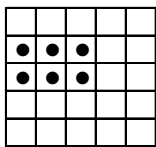

SIX PACK ANYWHERE
REGULAR GAME # 12