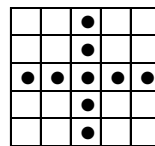

PLUS SIGN
REGULAR GAME # 11