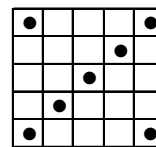

#### REGULAR SESSION GAMES

CORNER CLUSTER & BIG DIAMOND  
REGULAR GAME # 1

NINE BLOCK (ANYWHERE)  
REGULAR GAME # 2

ANY STRAIGHT LINE  
REGULAR GAME # 3

#7 (ONE WAY ONLY)  
SPECIAL # 1

DIAGONAL LINE & FOUR CORNERS  
REGULAR GAME # 4