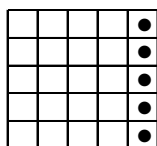

## EARLY BIRDS ----- 1:00 P.M.

**Extra sheets for all these games are available from our floor seller:**

- An extra pack which includes 3 faces for all twenty games for \$20.00

<u>GAME</u>	<u>DESCRIPTION</u>	<u>CARD COLOR</u>	<u>PAYOUT</u>
Early Bird # 1	ANY STRAIGHT LINE	ORANGE BORDER	\$100.00
Early Bird # 2	ANY TWO STRAIGHT LINES	ORANGE BORDER	\$100.00
Early Bird # 3	DIAGONAL LINE	GREEN BORDER	\$100.00
Early Bird # 4	LETTER "X"	GREEN BORDER	\$100.00
Early Bird # 5	ANY REGULAR BINGO	YELLOW BORDER	\$100.00
Early Bird # 6	ANY TWO REGULAR BINGOS	YELLOW BORDER	\$100.00
Early Bird # 7	TWO CORNER CLUSTERS	PINK BORDER	\$100.00
Early Bird # 8	FOUR CORNER CLUSTERS	PINK BORDER	\$100.00
Early Bird # 9	BIG DIAMOND	GRAY BORDER	\$100.00
Early Bird # 10	SOLID DIAMOND	GRAY BORDER	\$100.00
Early Bird # 11	ANY REGULAR BINGO	OLIVE BORDER	\$100.00
Early Bird # 12	ANY TWO REGULAR BINGOS	OLIVE BORDER	\$100.00
Early Bird # 13	STRAIGHT LINE	BROWN BORDER	\$100.00
Early Bird # 14	STRAIGHT LINE & 9 BLOCK	BROWN BORDER	\$100.00
Early Bird # 15	BINGO UNDER "B" OR "O"	RED BORDER	\$100.00
Early Bird # 16	LETTER "H"	RED BORDER	\$100.00
Early Bird # 17	CRAZY "L"	PURPLE BORDER	\$100.00
Early Bird # 18	BIG PICTURE FRAME	PURPLE BORDER	\$100.00
Early Bird # 19	ANY TWO STRAIGHT LINES	BLACK BORDER	\$100.00
Early Bird # 20	COVERALL MINUS ONE	BLACK BORDER	\$100.00

### EARLY BIRD GAMES

ANY STRAIGHT LINE  
GAME # 1

ANY 2 STRAIGHT LINES  
GAME # 2

DIAGONAL LINE ONLY  
GAME # 3

LETTER "X"  
GAME # 4

GAME # 5

GAME # 6

TWO CORNER CLUSTERS  
GAME # 7