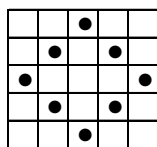

## EARLY BIRDS ----- 1:00 P.M.

**Extra sheets for all these games are available from our floor seller:**

- An extra pack which includes 3 faces for all twenty games for \$20.00

<u>GAME</u>	<u>DESCRIPTION</u>	<u>CARD COLOR</u>	<u>PAYOUT</u>
Early Bird # 1	ANY STRAIGHT LINE	ORANGE BORDER	\$100.00
Early Bird # 2	ANY TWO STRAIGHT LINES	ORANGE BORDER	\$100.00
Early Bird # 3	DIAGONAL LINE	GREEN BORDER	\$100.00
Early Bird # 4	LETTER "X"	GREEN BORDER	\$100.00
Early Bird # 5	ANY REGULAR BINGO	YELLOW BORDER	\$100.00
Early Bird # 6	ANY TWO REGULAR BINGOS	YELLOW BORDER	\$100.00
Early Bird # 7	TWO CORNER CLUSTERS	PINK BORDER	\$100.00
Early Bird # 8	FOUR CORNER CLUSTERS	PINK BORDER	\$100.00
Early Bird # 9	BIG DIAMOND	GRAY BORDER	\$100.00
Early Bird # 10	SOLID DIAMOND	GRAY BORDER	\$100.00
Early Bird # 11	ANY REGULAR BINGO	OLIVE BORDER	\$100.00
Early Bird # 12	ANY TWO REGULAR BINGOS	OLIVE BORDER	\$100.00
Early Bird # 13	STRAIGHT LINE	BROWN BORDER	\$100.00
Early Bird # 14	STRAIGHT LINE & 9 BLOCK	BROWN BORDER	\$100.00
Early Bird # 15	BINGO UNDER "B" OR "O"	RED BORDER	\$100.00
Early Bird # 16	LETTER "H"	RED BORDER	\$100.00
Early Bird # 17	CRAZY "L"	PURPLE BORDER	\$100.00
Early Bird # 18	BIG PICTURE FRAME	PURPLE BORDER	\$100.00
Early Bird # 19	ANY TWO STRAIGHT LINES	BLACK BORDER	\$100.00
Early Bird # 20	COVERALL MINUS ONE	BLACK BORDER	\$100.00

### EARLY BIRD GAMES

ANY STRAIGHT LINE  
GAME # 1

ANY 2 STRAIGHT LINES  
GAME # 2

DIAGONAL LINE ONLY  
GAME # 3

LETTER "X"  
GAME # 4

GAME # 5

GAME # 6

TWO CORNER CLUSTERS  
GAME # 7

FOUR CORNER CLUSTERS  
GAME # 8

BIG DIAMOND  
GAME # 9

SOLID DIAMOND  
GAME # 10

GAME # 11

GAME # 12

ANY STRAIGHT LINE  
GAME # 13

ANY STRAIGHT LINE & NINE BLOCK  
GAME # 14

BINGO UNDER "B"  
OR UNDER "O"  
GAME # 15